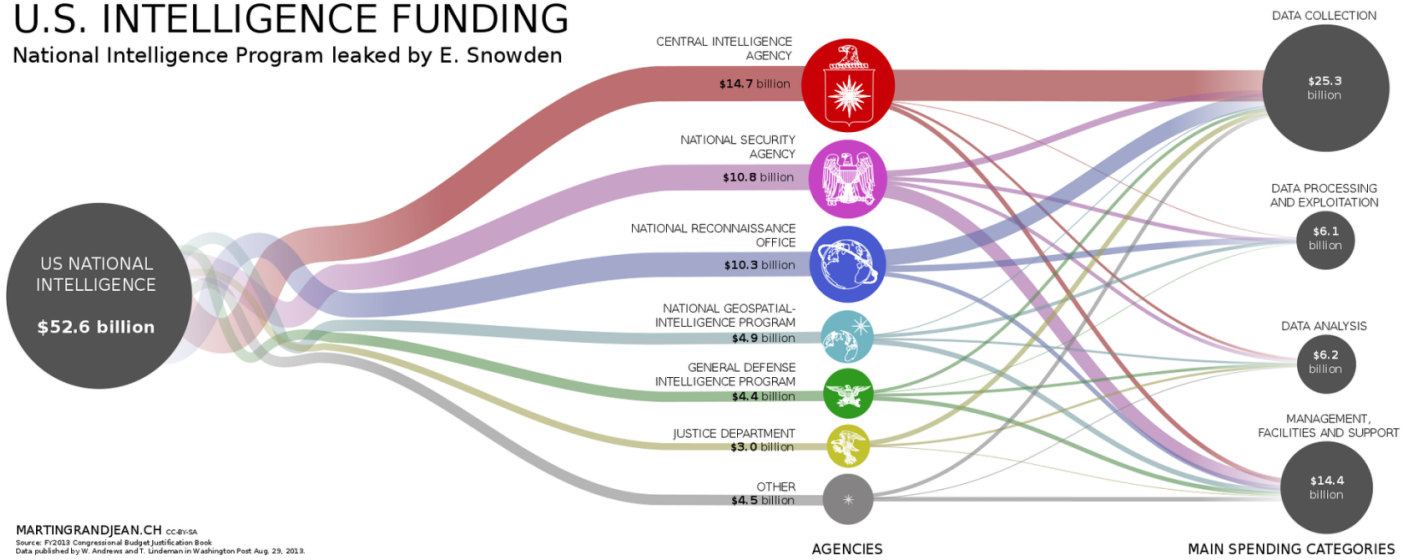

Network Security

Recreation of a boundless information global heat map of data collection from a snapshot of 2007 data. The color scheme ranges from green (least subjected to surveillance by the NSA) through yellow and orange to red (most surveillance by the NSA).

U.S. INTELLIGENCE FUNDING

National Intelligence Program leaked by E. Snowden

Data visualization of U.S. intelligence black budget (2013)

Room 641A

Invisibility

Revision #5

Created 15 September 2025 05:23:47 by Jayden