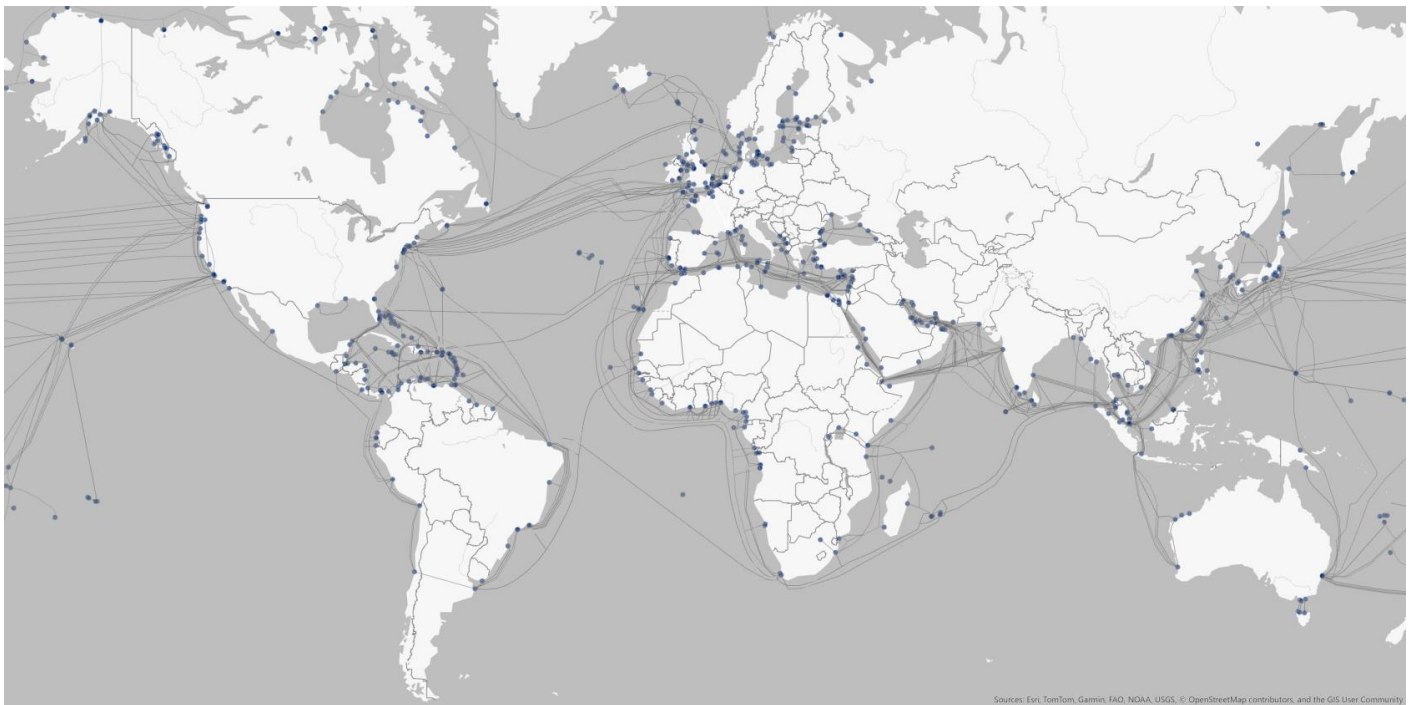

Network Security

Recreation of a boundless information global heat map of data collection from a snapshot of 2007 data. The color scheme ranges from green (least subjected to surveillance by the NSA) through yellow and orange to red (most surveillance by the NSA).