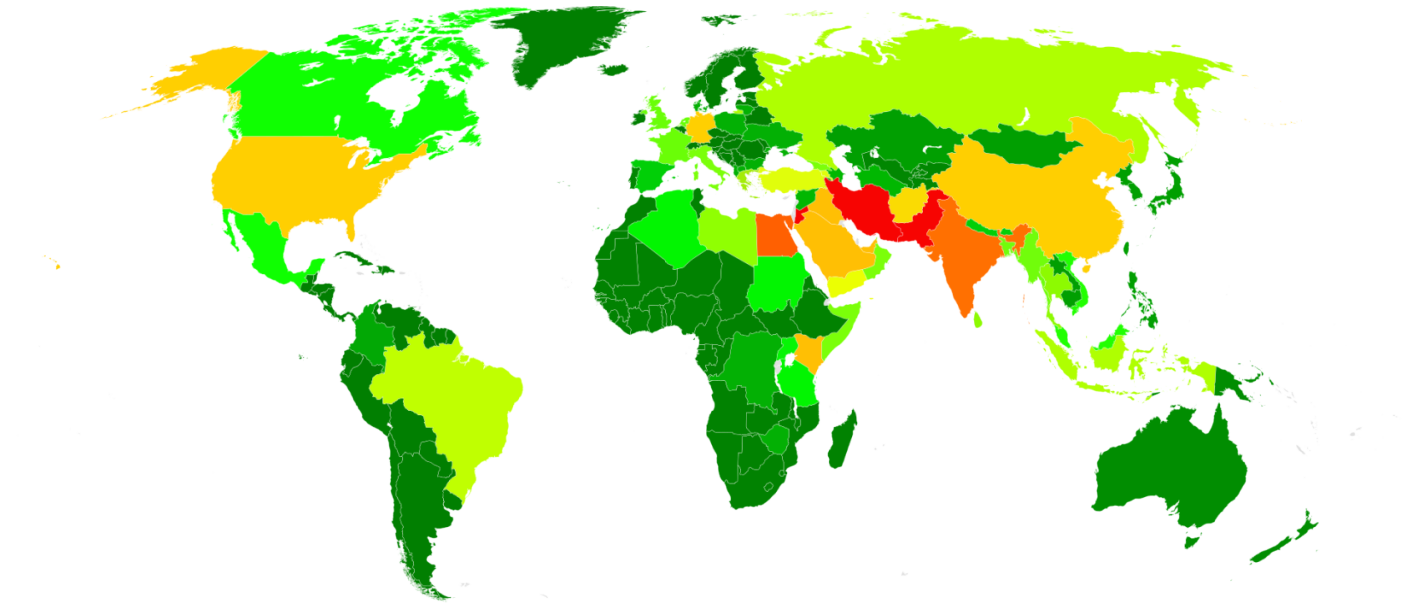

Network Security

Recreation of a boundless information global heat map of data collection from a snapshot of 2007 data. The color scheme ranges from green (least subjected to surveillance by the NSA) through yellow and orange to red (most surveillance by the NSA).

U.S. INTELLIGENCE FUNDING

National Intelligence Program leaked by E. Snowden

Data visualization of U.S. intelligence black budget (2013)

Room 641A

Invisibility

Revision #5

Created 15 September 2025 05:23:47 by Jayden