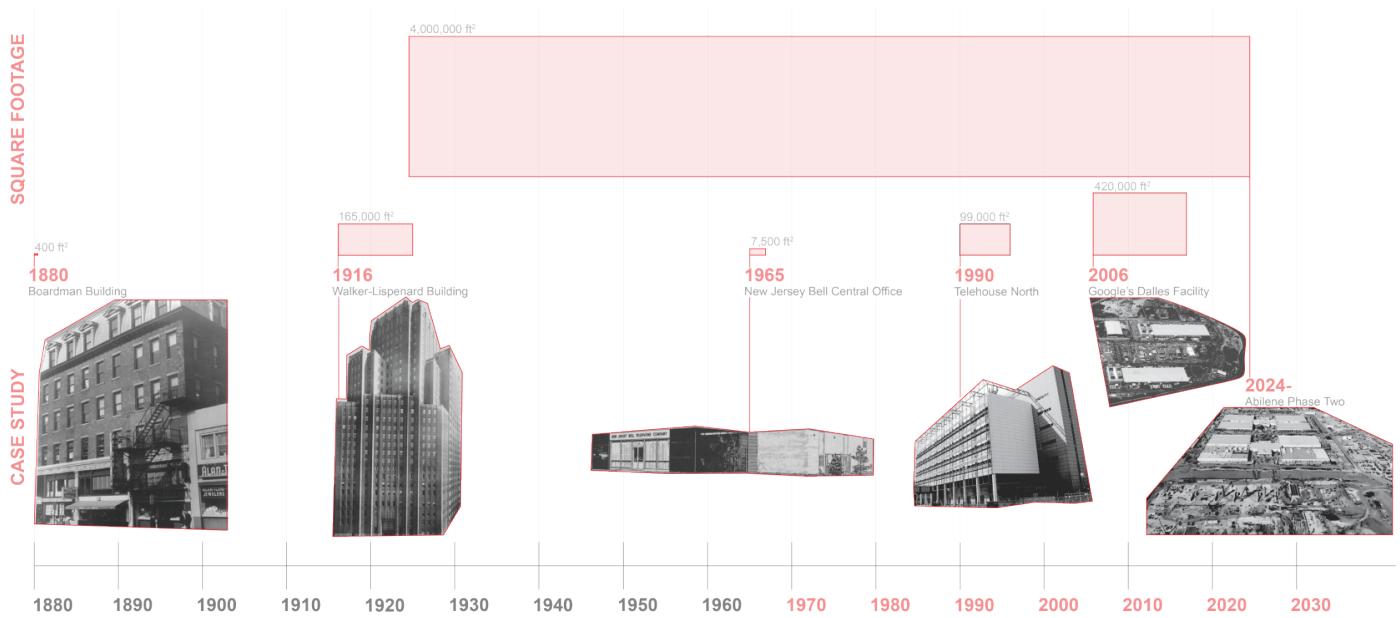

# Introduction of Facilities and Size Comparisons

**Conclusion:** The drastic increase in square footage between the switch from Data Centers to Hyperscale AI Data Centers constitutes a worrying shift in scale. With later examples such as the Dalles Facility and the Abilene, TX facility operating more as campuses, these buildings are gain a larger and larger impact on city landscapes.