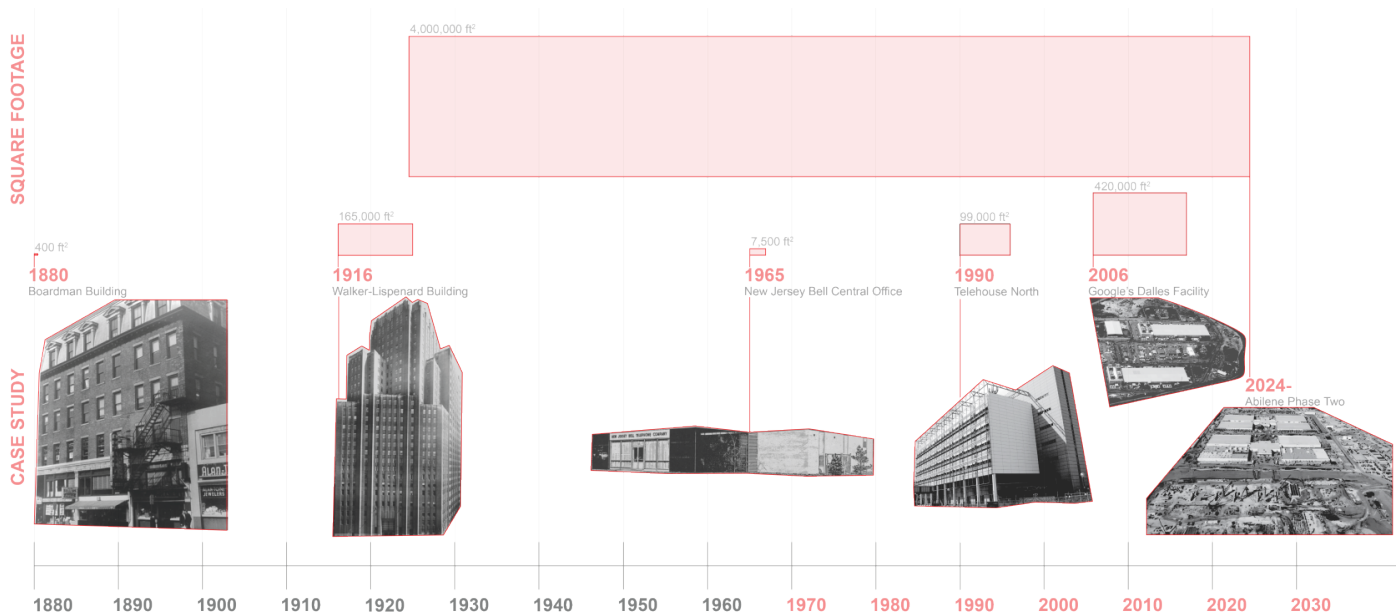

# Introduction of Facilities and Size Comparisons

**Conclusion:** The drastic increase in square footage between the switch from Data Centers to Hyperscale AI Data Centers constitutes a worrying shift in scale. With later examples such as the Dalles Facility and the Abilene, TX facility operating more as campuses, these buildings are gaining a larger and larger impact on city landscapes.