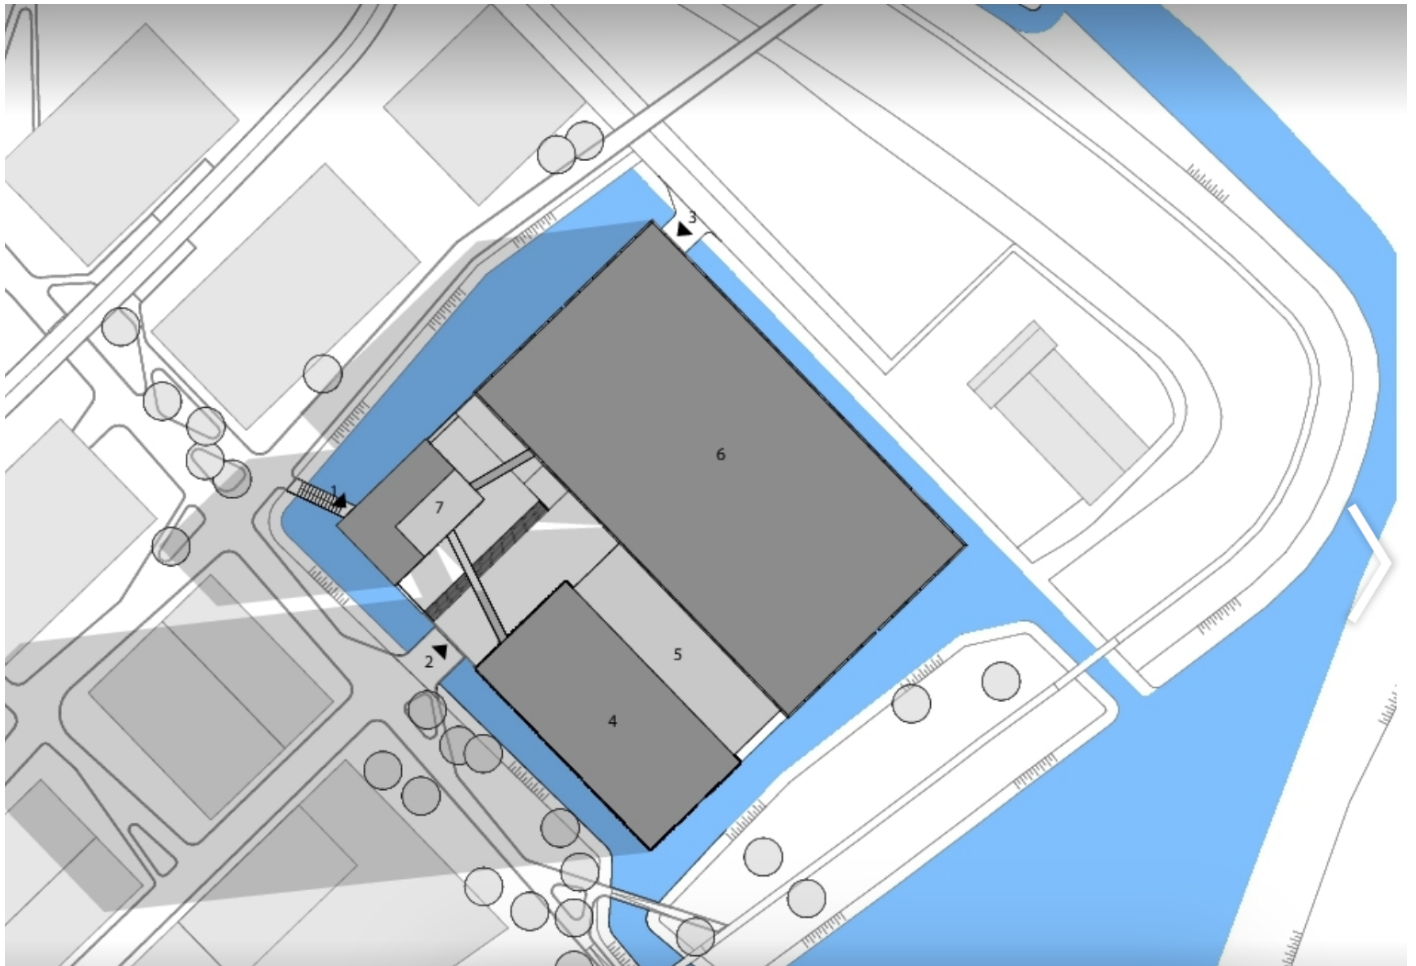

Control checking point

- fence

- water

Revision #4

Created 15 September 2025 18:07:53 by Yuxin

Updated 15 September 2025 19:45:33 by Yuxin