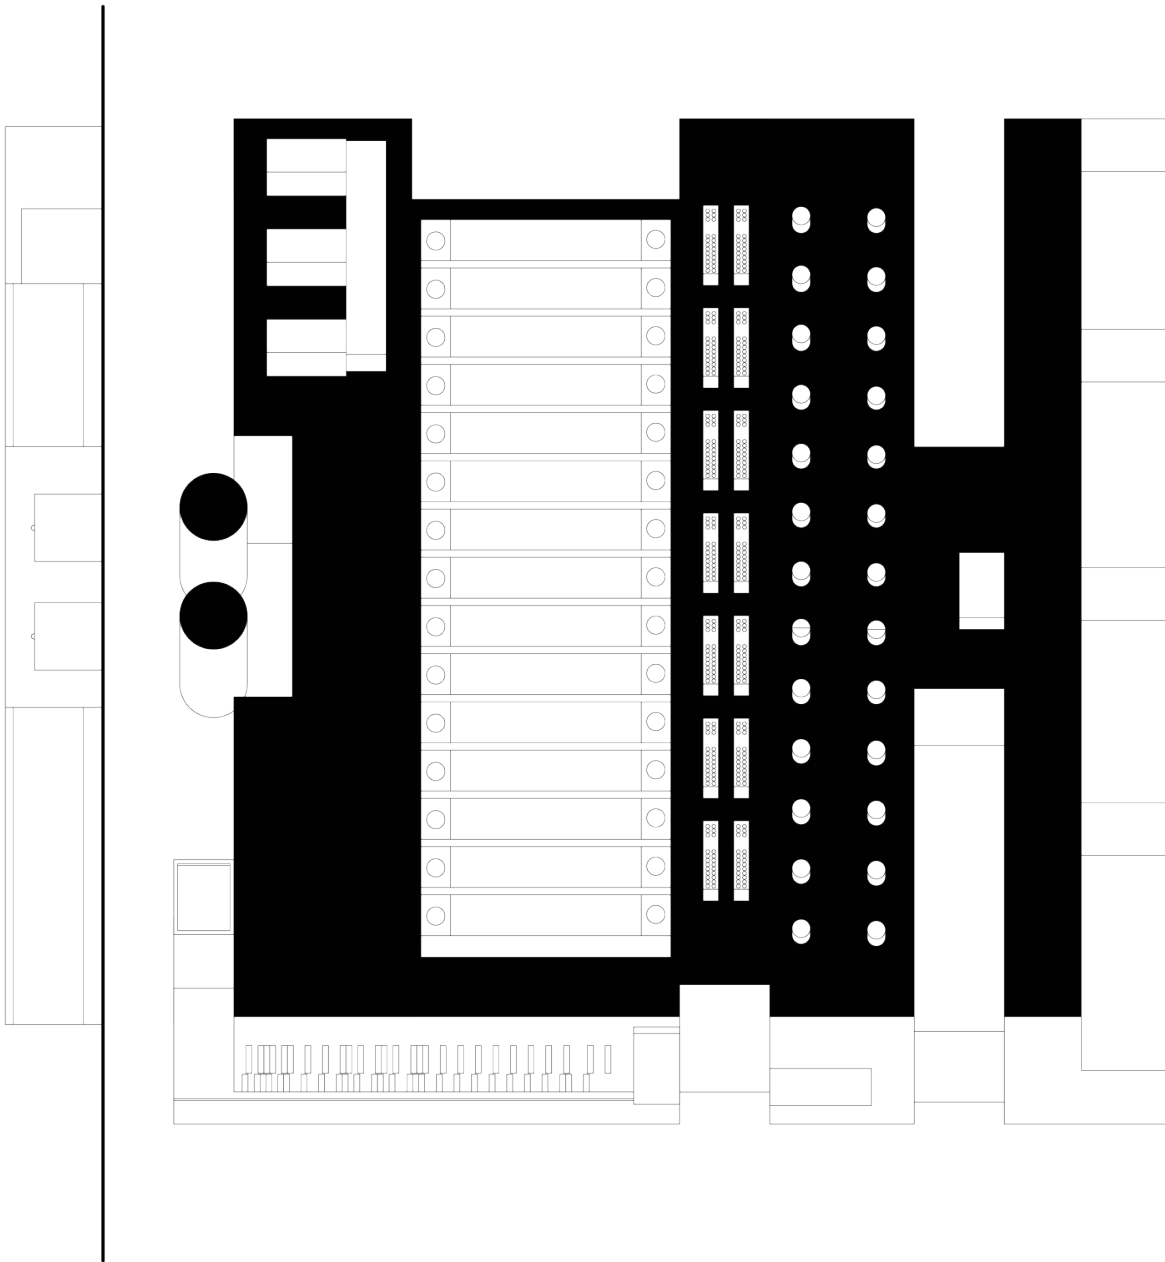

A Hooded Mage

Revision #2

Created 15 September 2025 16:15:41 by Max

Updated 15 September 2025 16:47:21 by Max